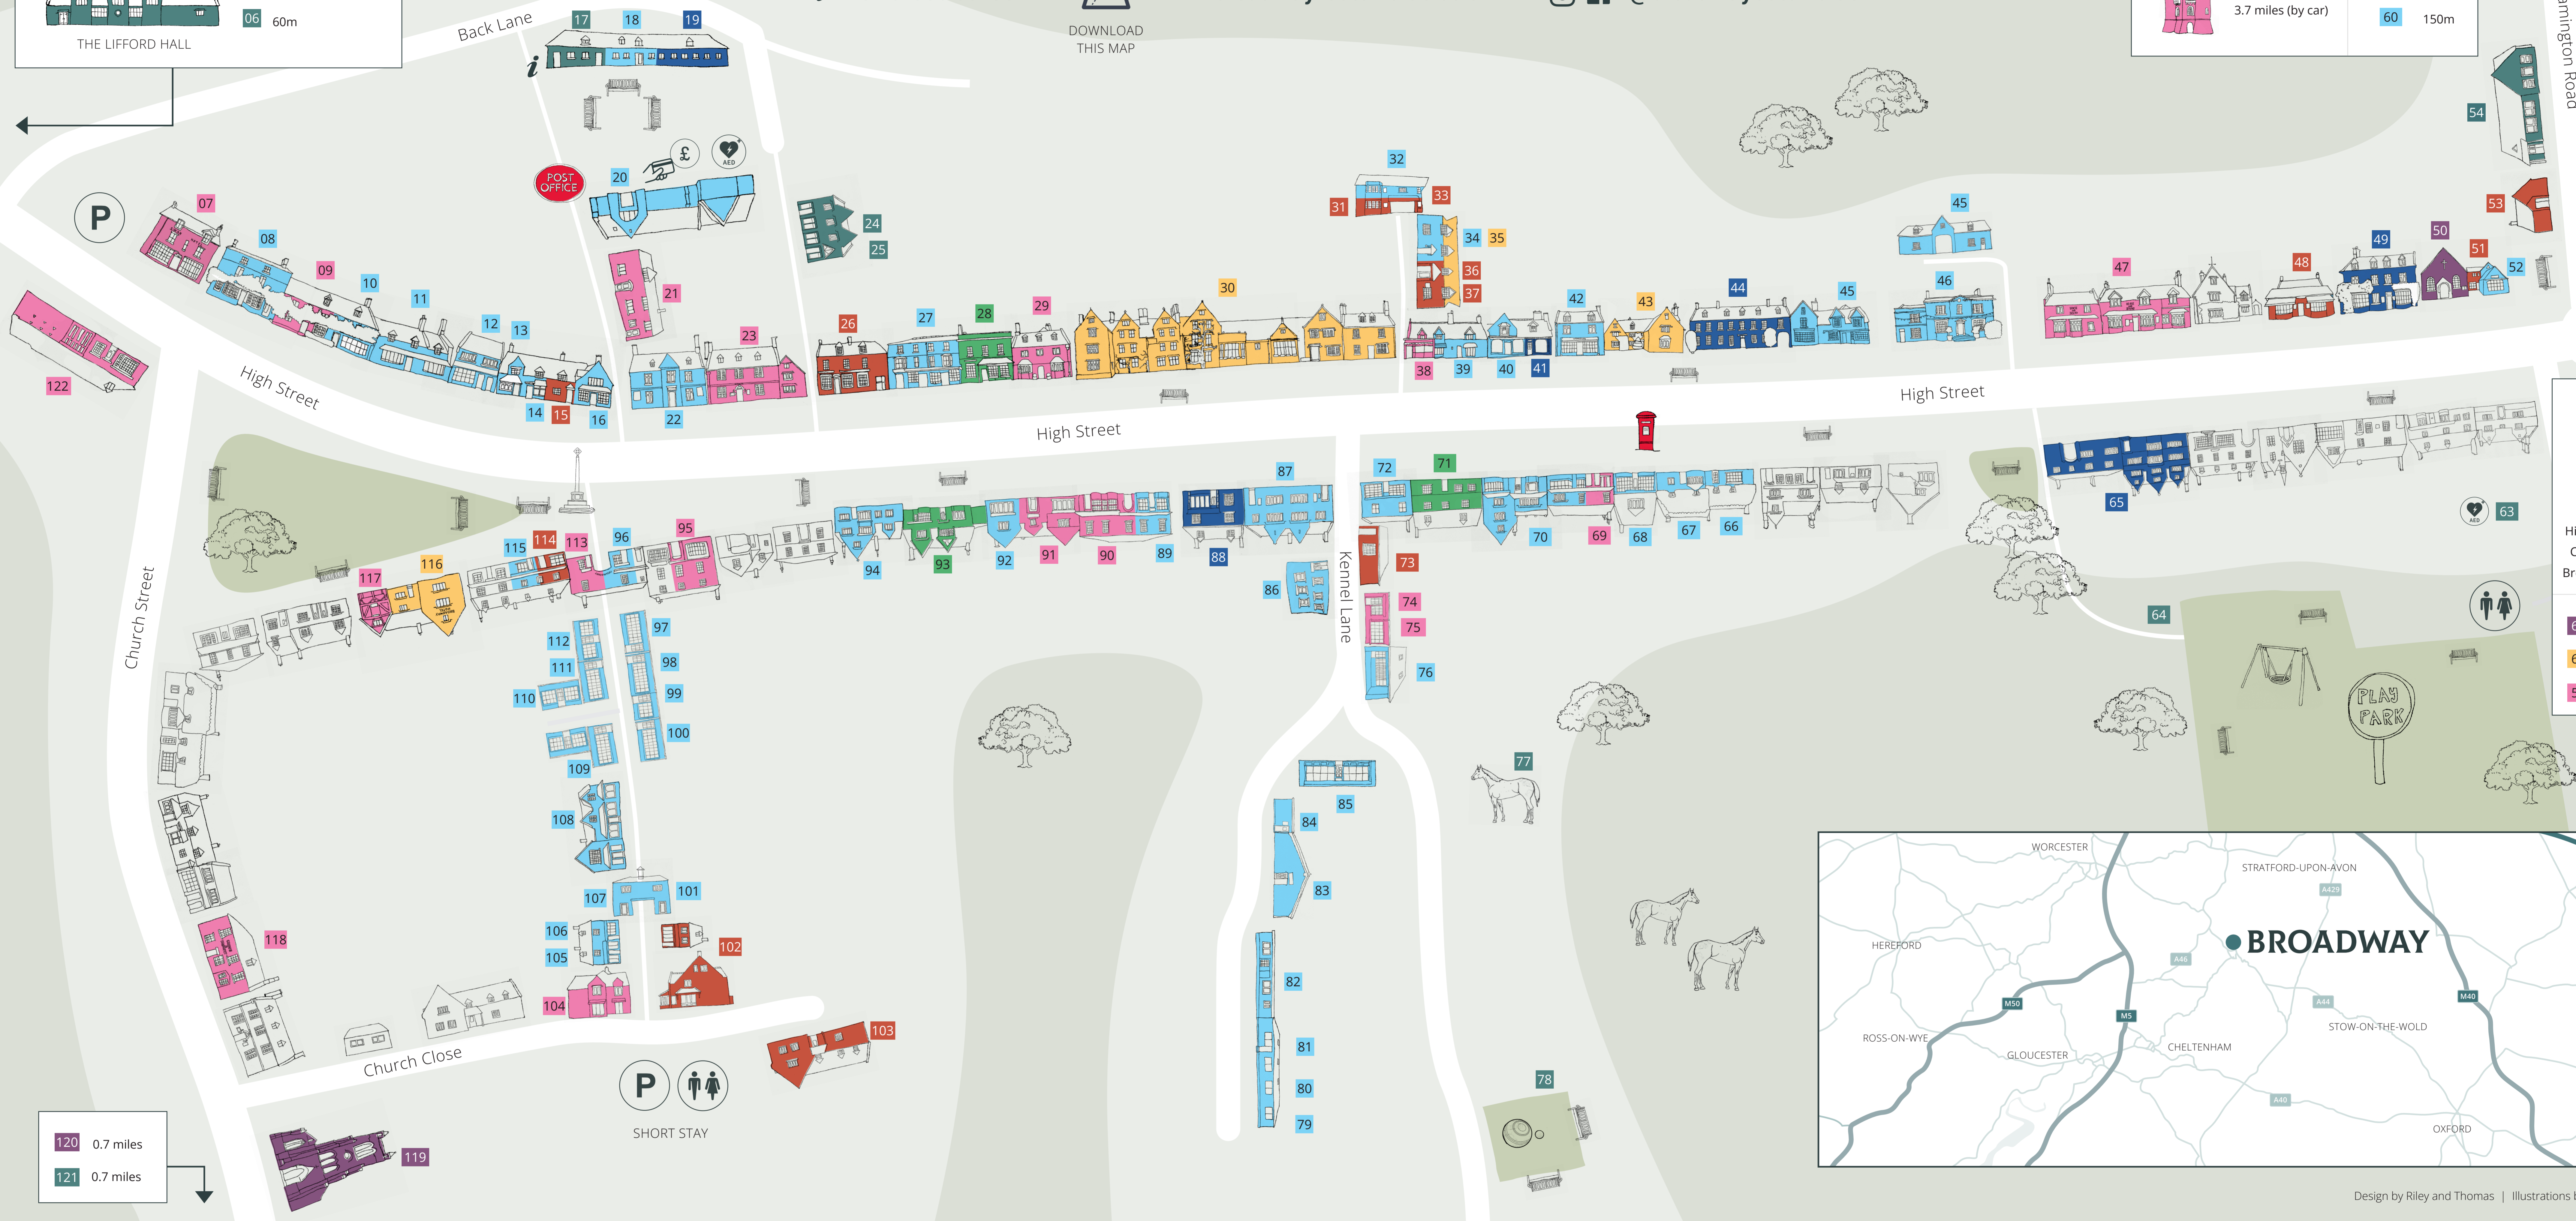

BROADWAY | HISTORIC GATEWAY TO THE COTSWOLDS

Tel: 01386 852937

www.broadway-cotswolds.co.uk

@broadwaycotswolds

01 970m
02 310m
03 300m
04 2.5 miles
05 500m

GWSR
Broadway Football Club
480m
LONG STAY

06 60m
THE LIFFORD HALL

56 57
4 miles
58 280m
59 150m
60 150m
P
LONG STAY

55
3.7 miles (by car)

Key

Broadway Business Association members are shown in **bold** in recognition for their support for community events and the funding of our Christmas lights.

- Shops
- Art Galleries & Museums
- Hotels & Accommodation
- Restaurant, Cafes, Pubs & Takeaways
- Health & Beauty
- Estate Agents
- Amenities
- Churches